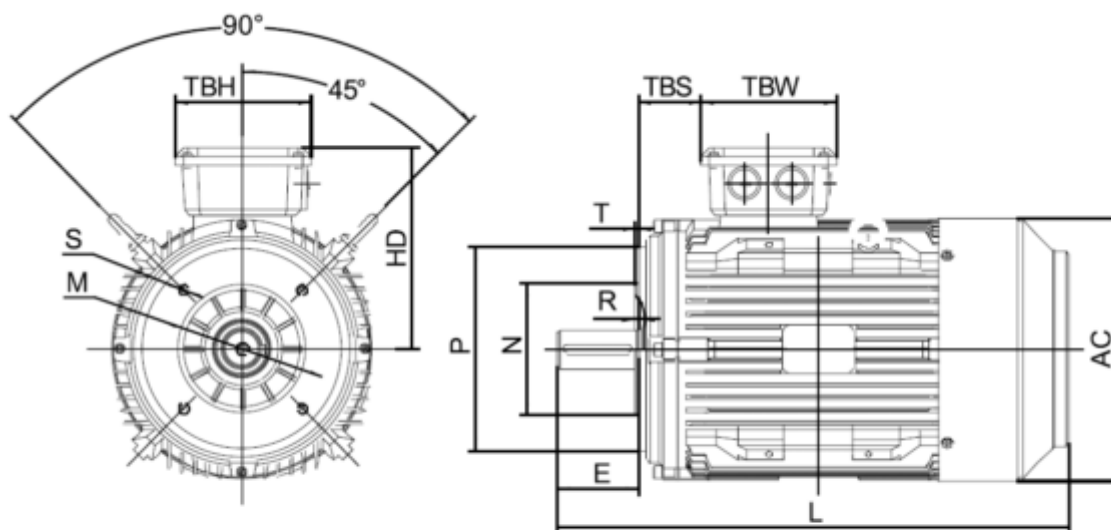

Data Sheet

Article number: 250300110615

Description: Kleedrive T3C 90L-6 1.1KW 900 rpm
3x230/400V 50HZ IP55 B14 Eff=81%

Measures

AA = 178	K = Ø10	TBW = 114
AC = Ø176	L = 345	
AD = 231	M = 115	
D = Ø24	N = 95	
E = 50	P = 140	
F = 8	S = 3	
G = 20	TBH = 114	
HD = 141	TBS = 61.5	