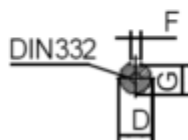

Data Sheet

Article number: 250300110615

Description: Kleedrive T3C 90L-6 1.1KW 900 rpm
3x230/400V 50HZ IP55 B14 Eff=81%

Measures

AA = 178	K = Ø10	TBW = 114
AC = Ø176	L = 345	
AD = 231	M = 115	
D = Ø24	N = 95	
E = 50	P = 140	
F = 8	S = 3	
G = 20	TBH = 114	
HD = 141	TBS = 61.5	